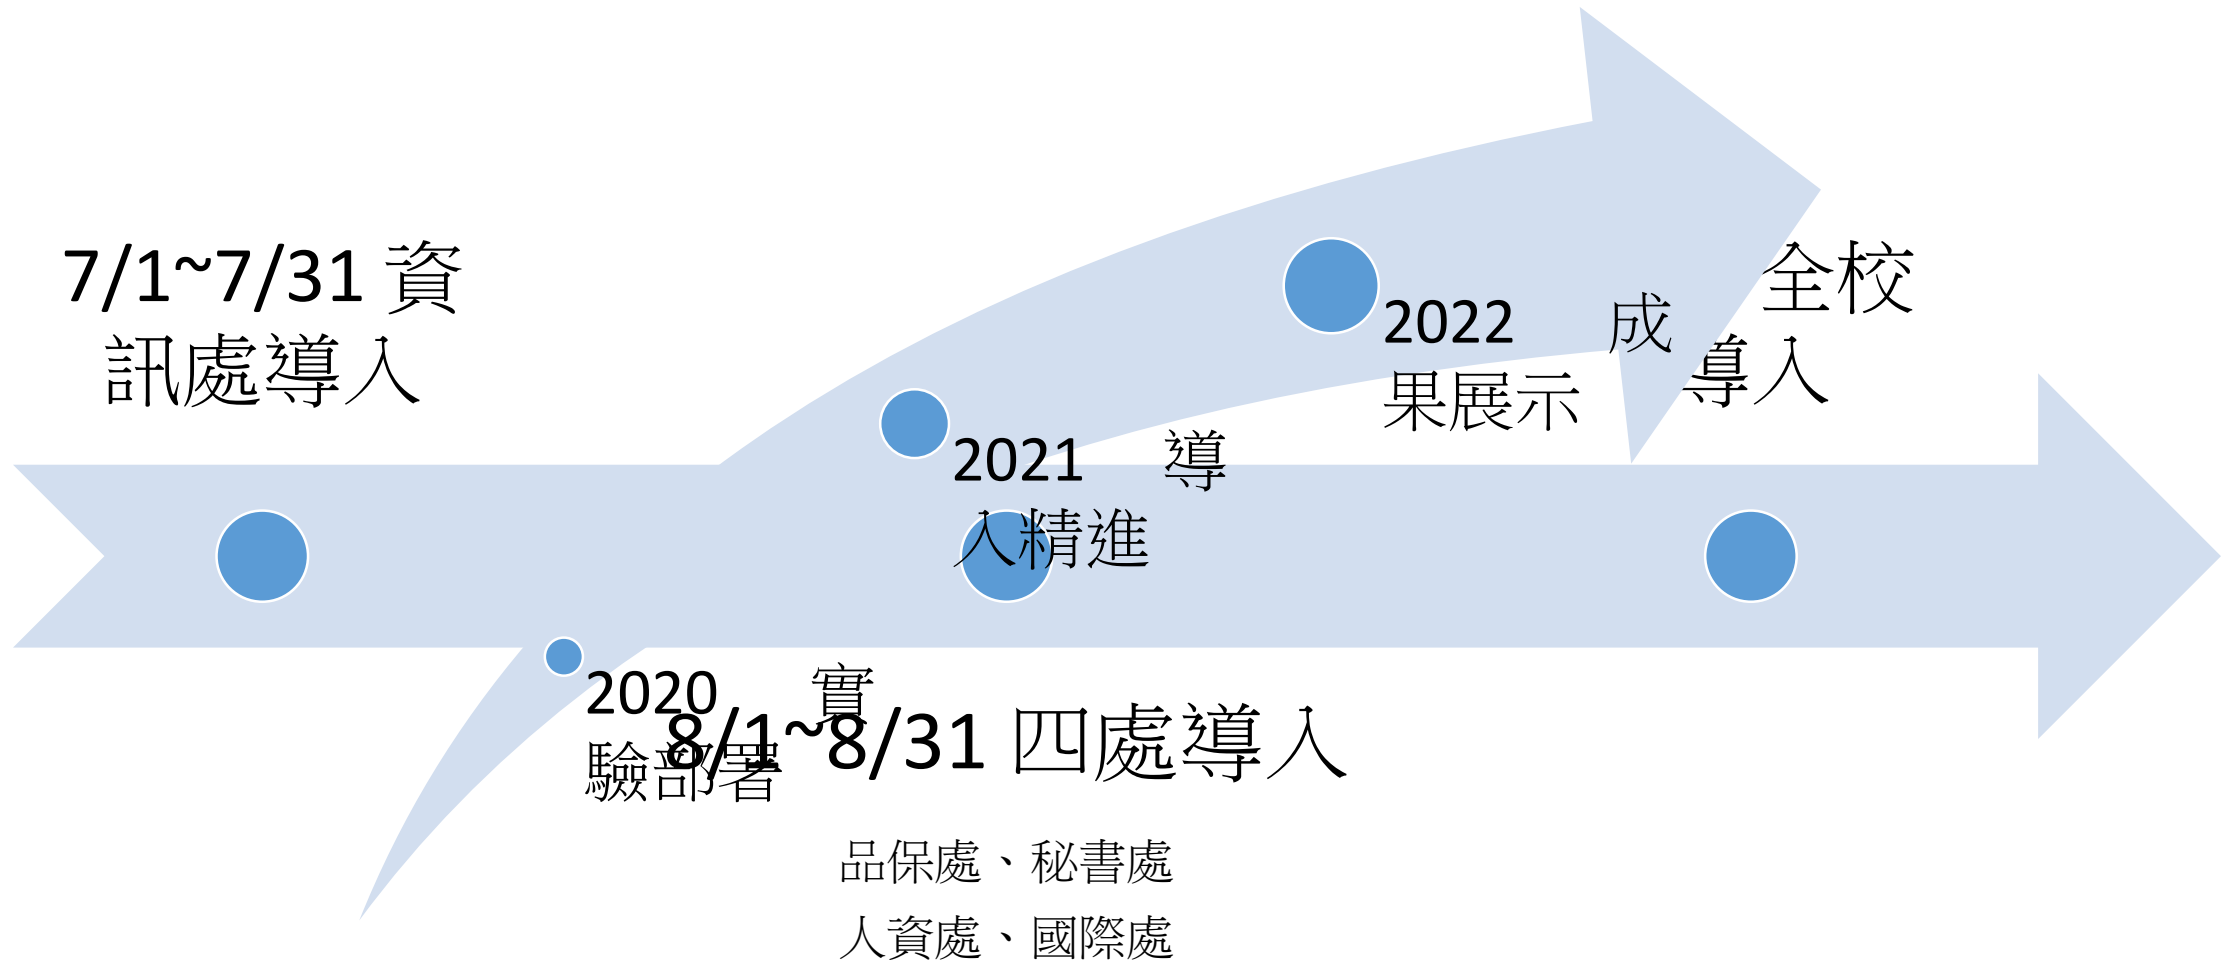

MS 365導入說明

張維廷 20200714

Vision

Smart PDCA

Automation
&
Intelligence

Paperless
Meeting

Collaborative
Work

Digital
Channel

Timeline

Execution

TKU MS 365 Main Components

One day in office

The change starts with collaboration.