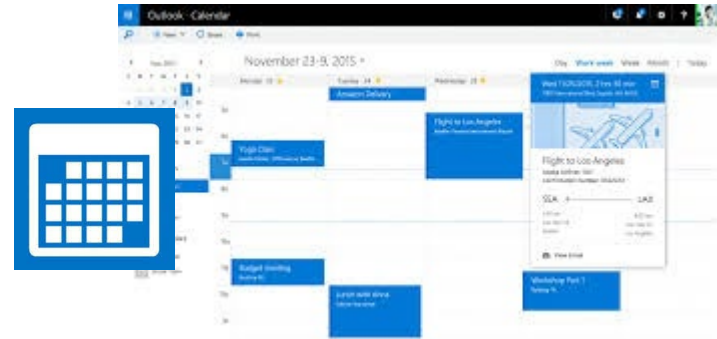

Timeline

Execution

TKU MS 365 Main Components

One day in office

The change starts with collaboration.